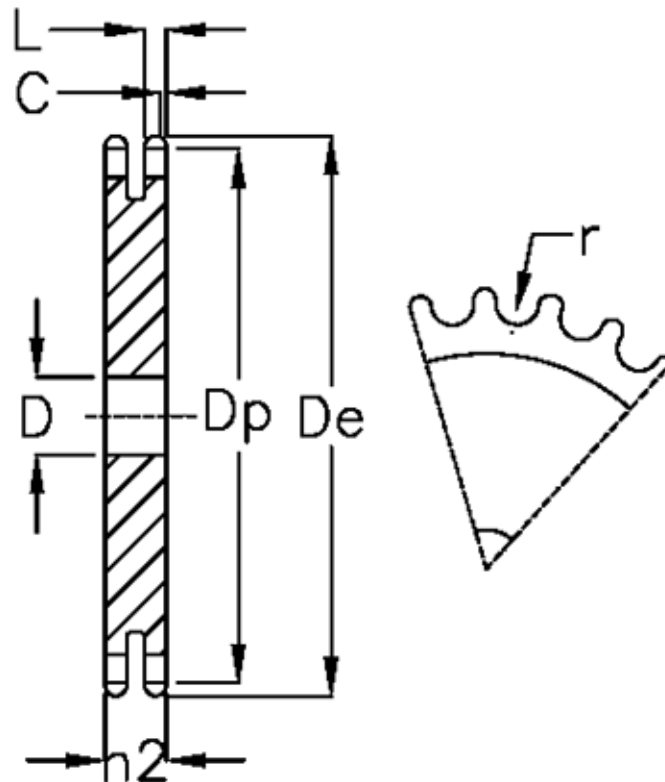

Article number: 616022006060

Description: Plate wheel 10 B-2 Z=60 duplex

Measures

C	= 2
D	= 25
De	= 310.8
Dp	= 303.32
For chain size	= 5/8 x 3/8
For chain type	= 10 B-2
h2	= 25.5
L	= 9

Number of teeth	= 60
r	= 10.16